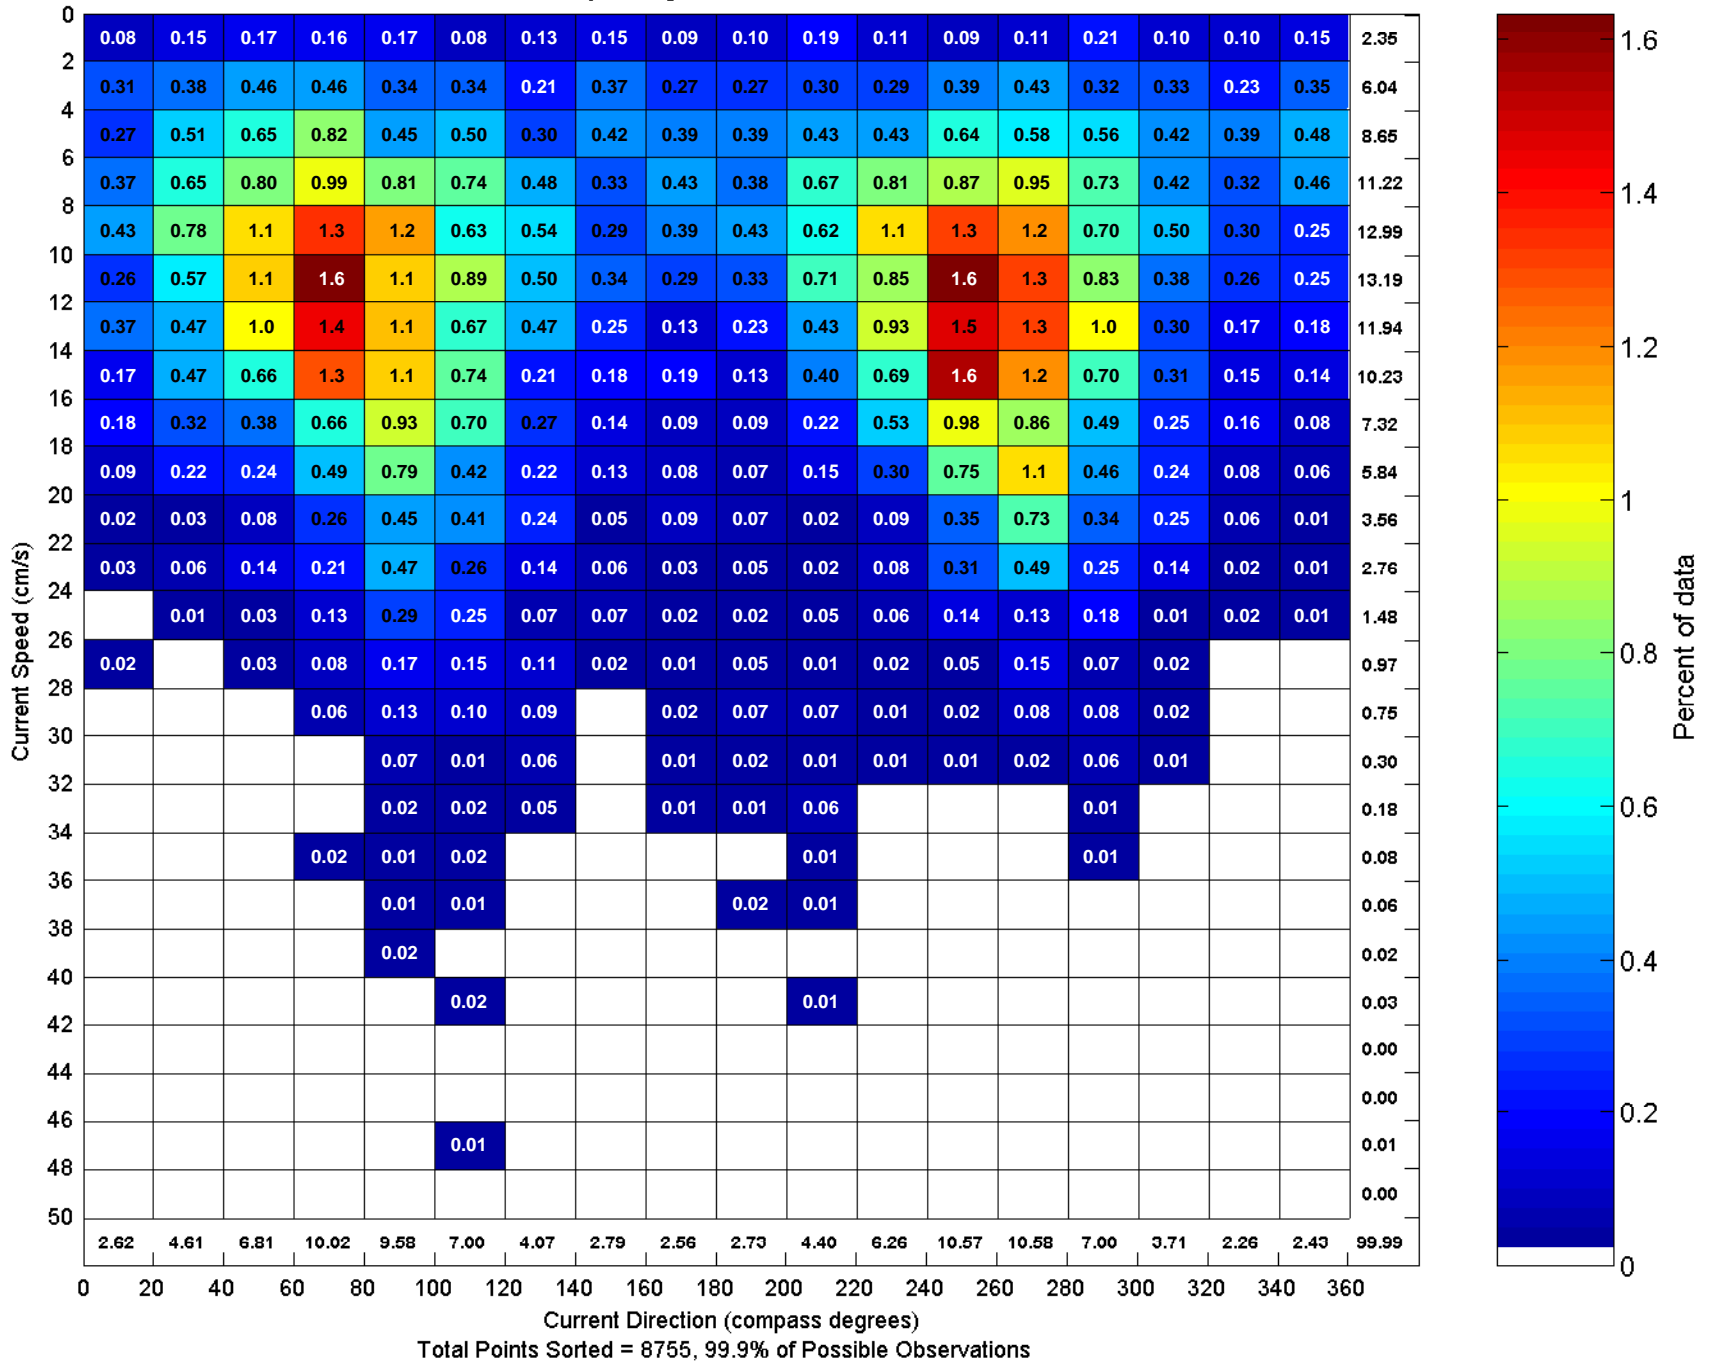

Site A, Sorted Current Speed and Direction  
 Hourly Averaged Current, 15 mbs: 1998

Total Points Sorted = 8755, 99.9% of Possible Observations