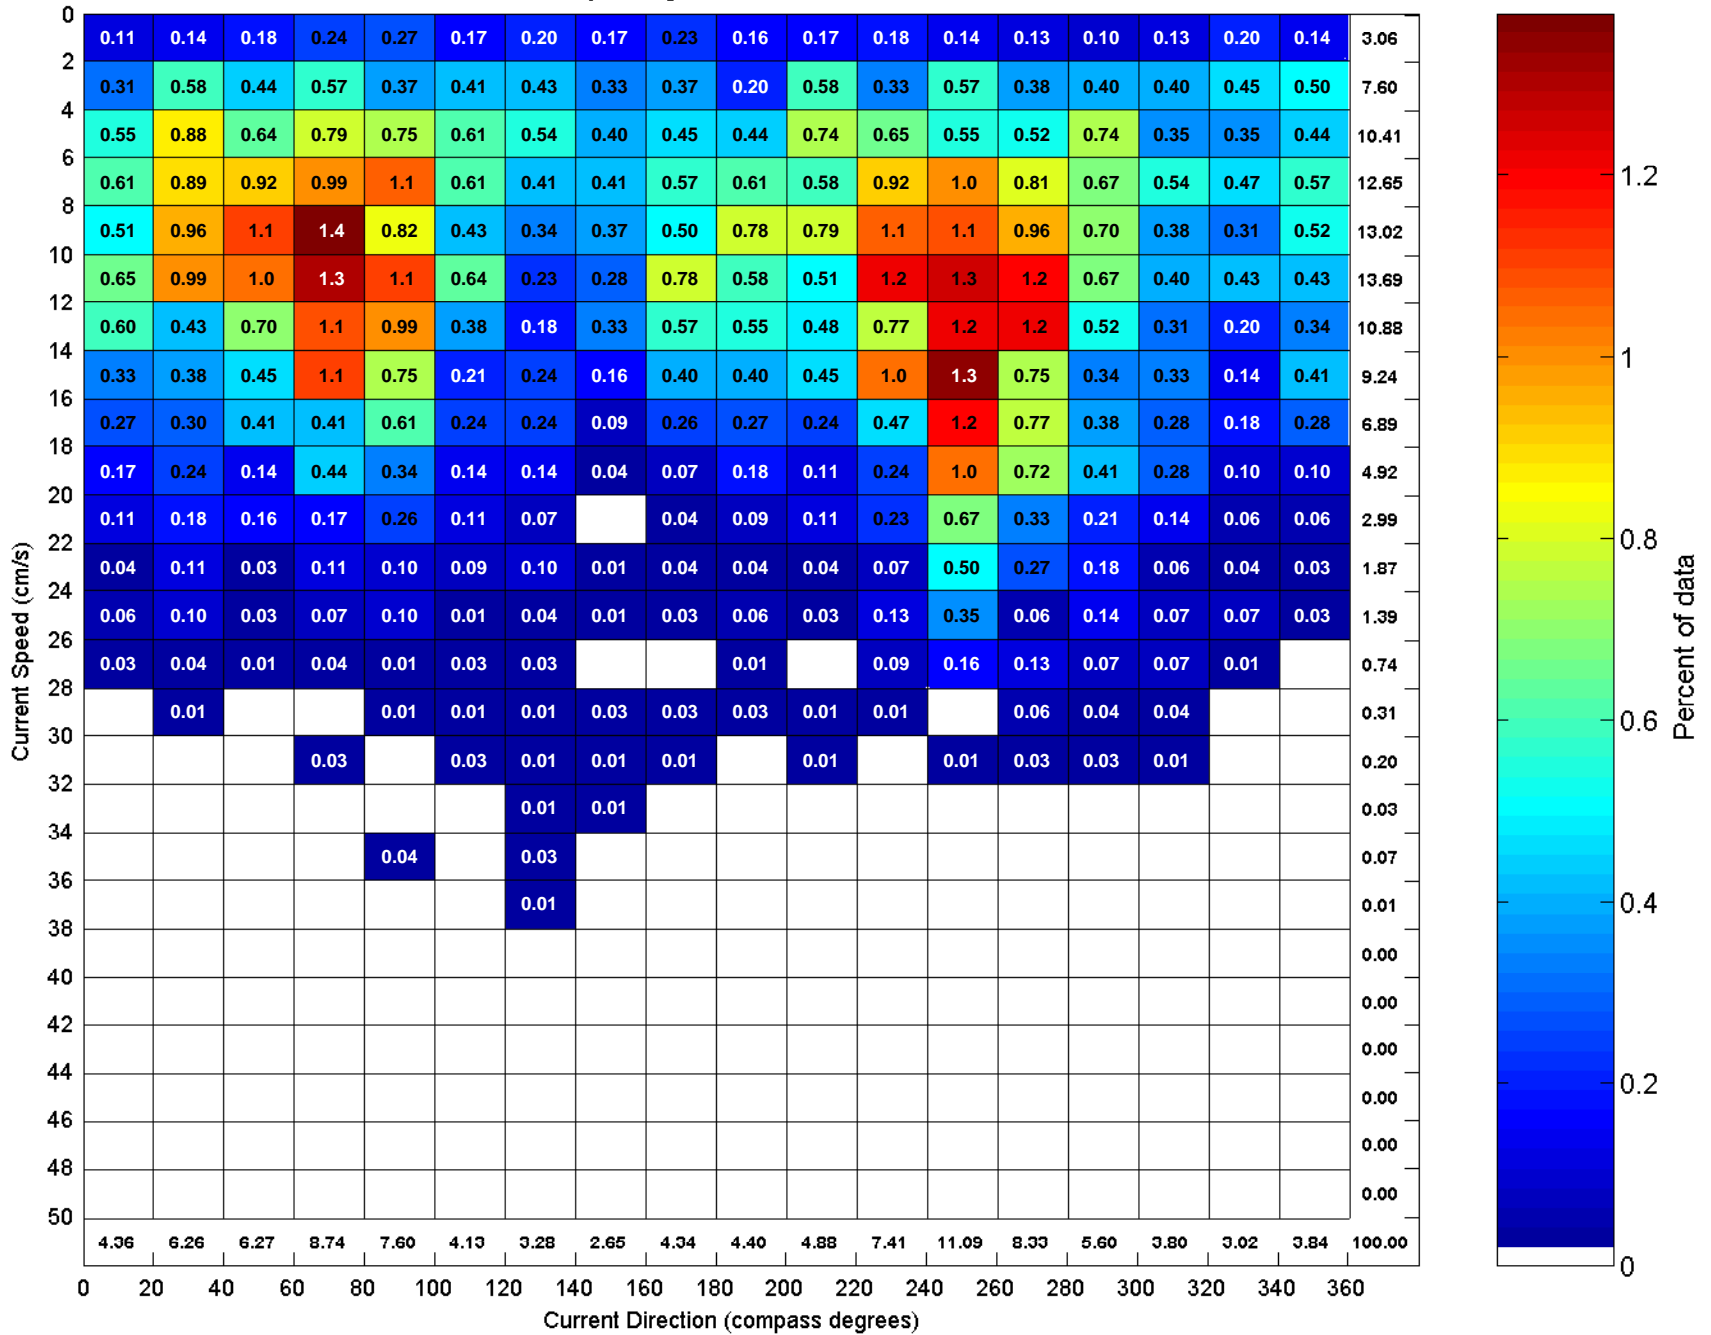

Site A, Sorted Current Speed and Direction  
 Hourly Averaged Current, 15 mbs: 2002

Total Points Sorted = 7049, 80.5% of Possible Observations