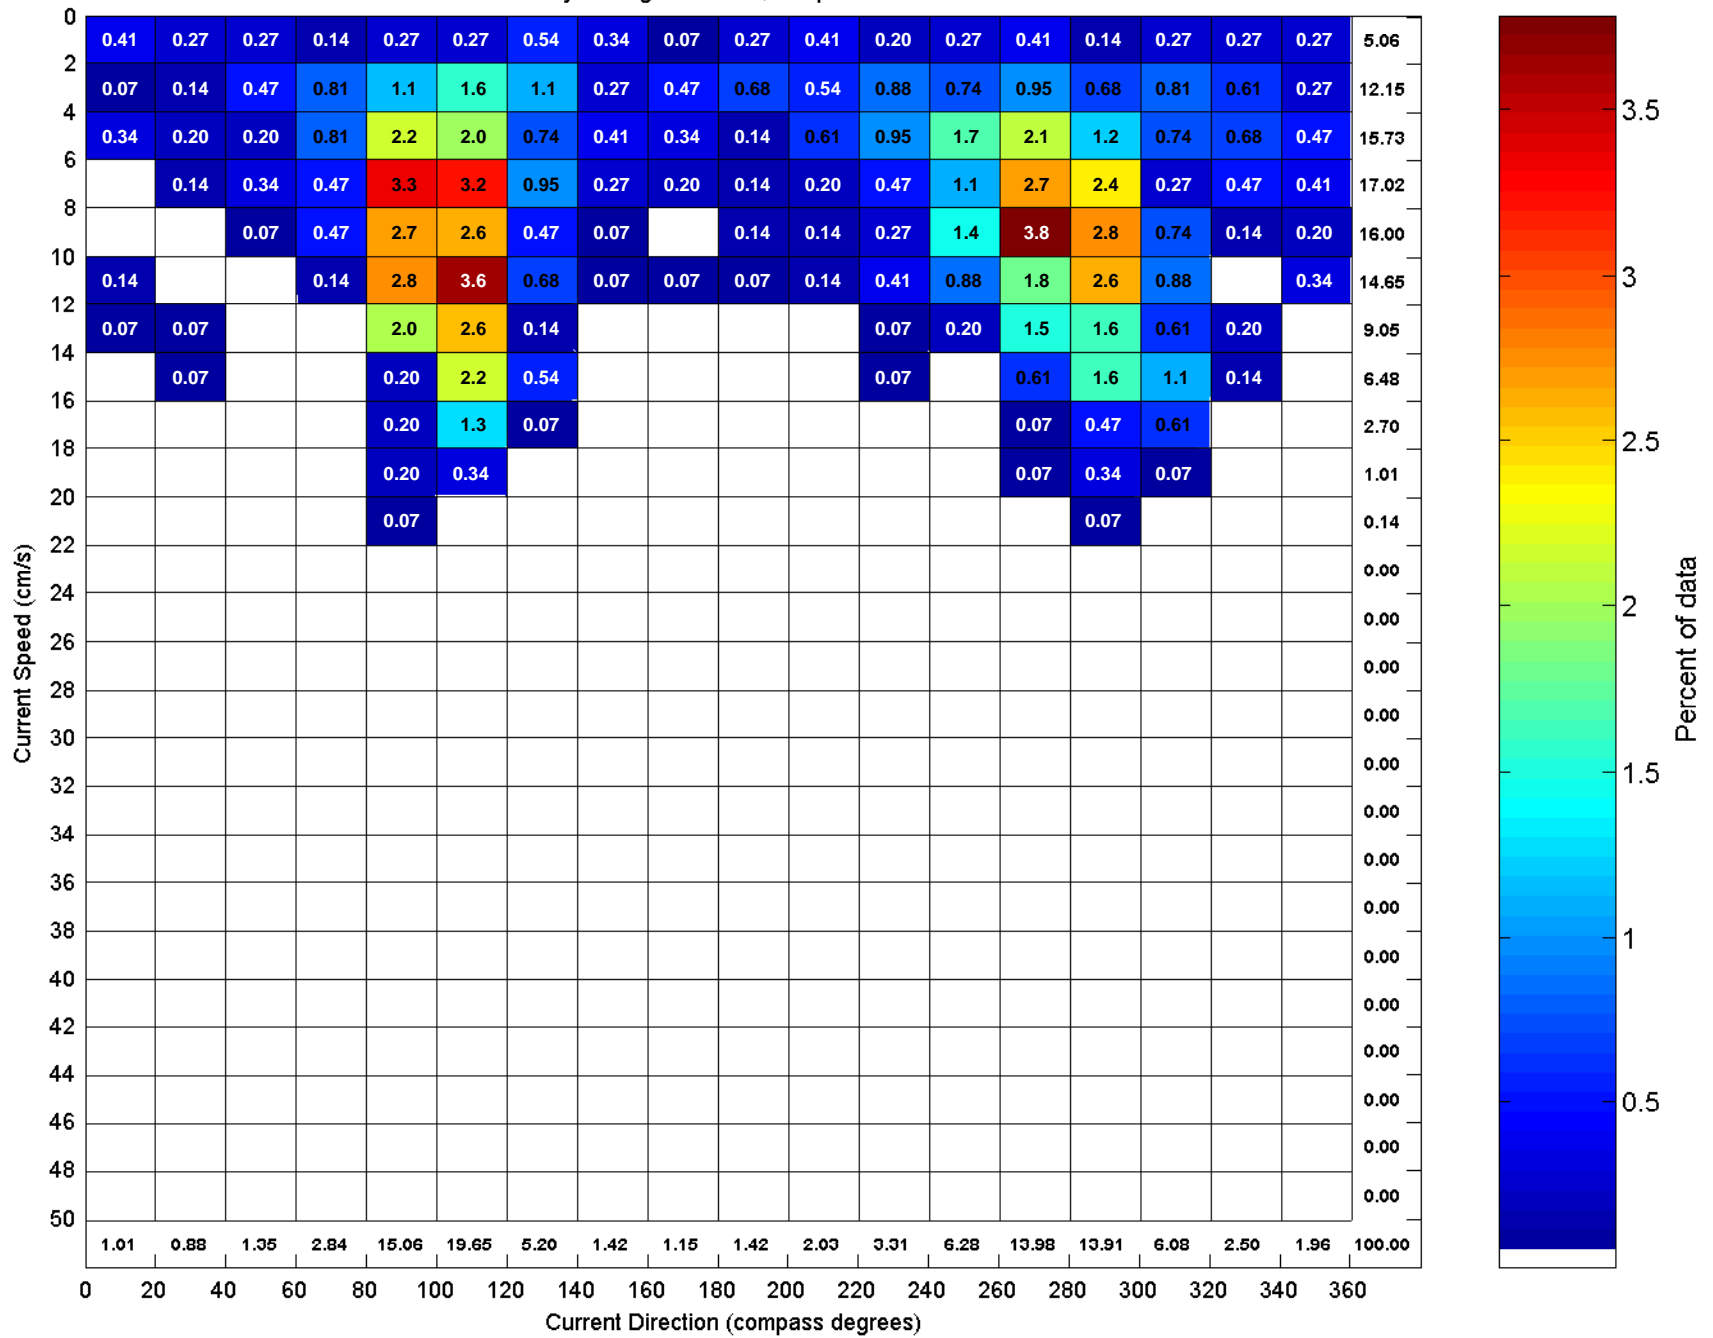

Site A, Sorted Current Speed and Direction
 Hourly Averaged Current, Deepest Bin: 1995

Total Points Sorted = 1481, 16.9% of Possible Observations