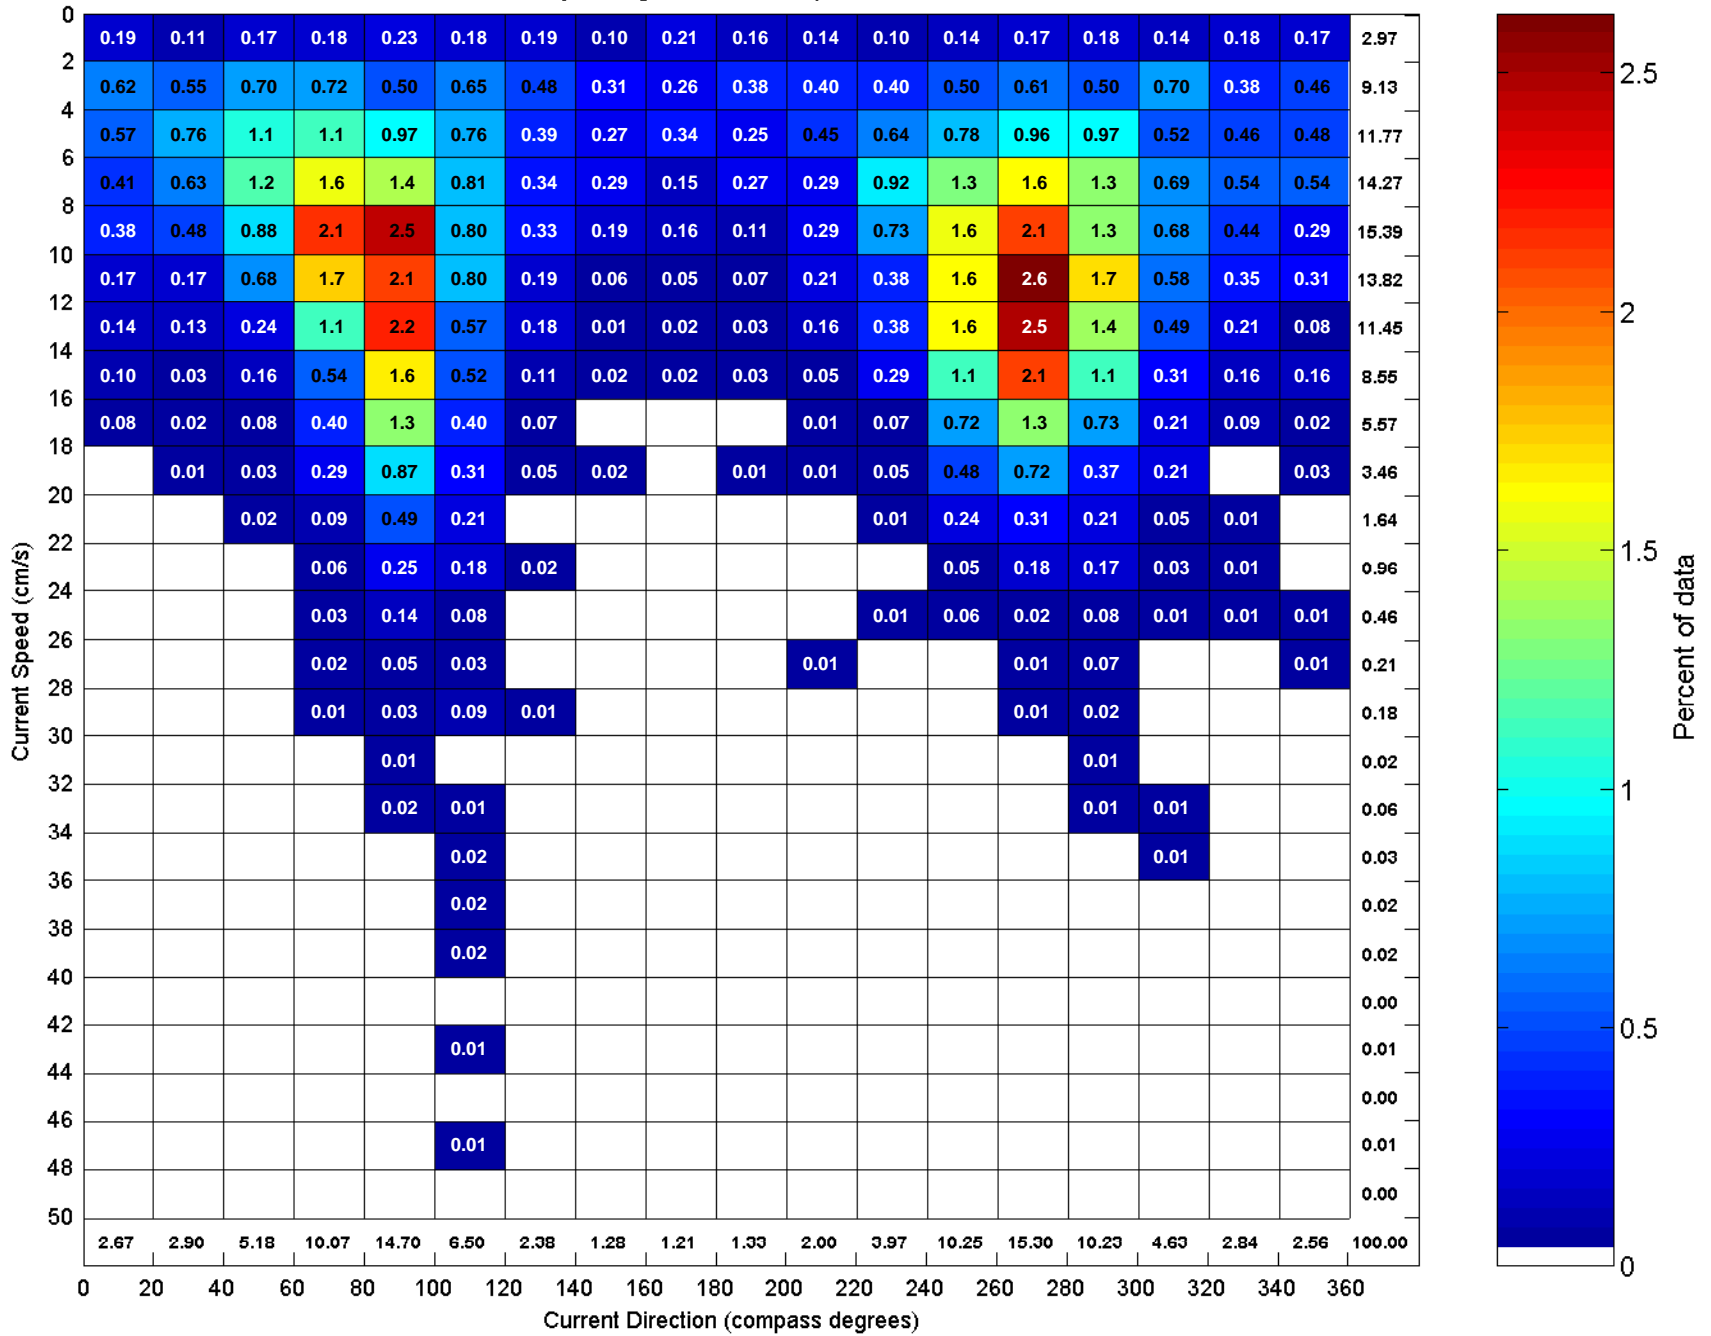

Site A, Sorted Current Speed and Direction
 Hourly Averaged Current, Deepest Bin: 1999

Total Points Sorted = 8733, 99.7% of Possible Observations