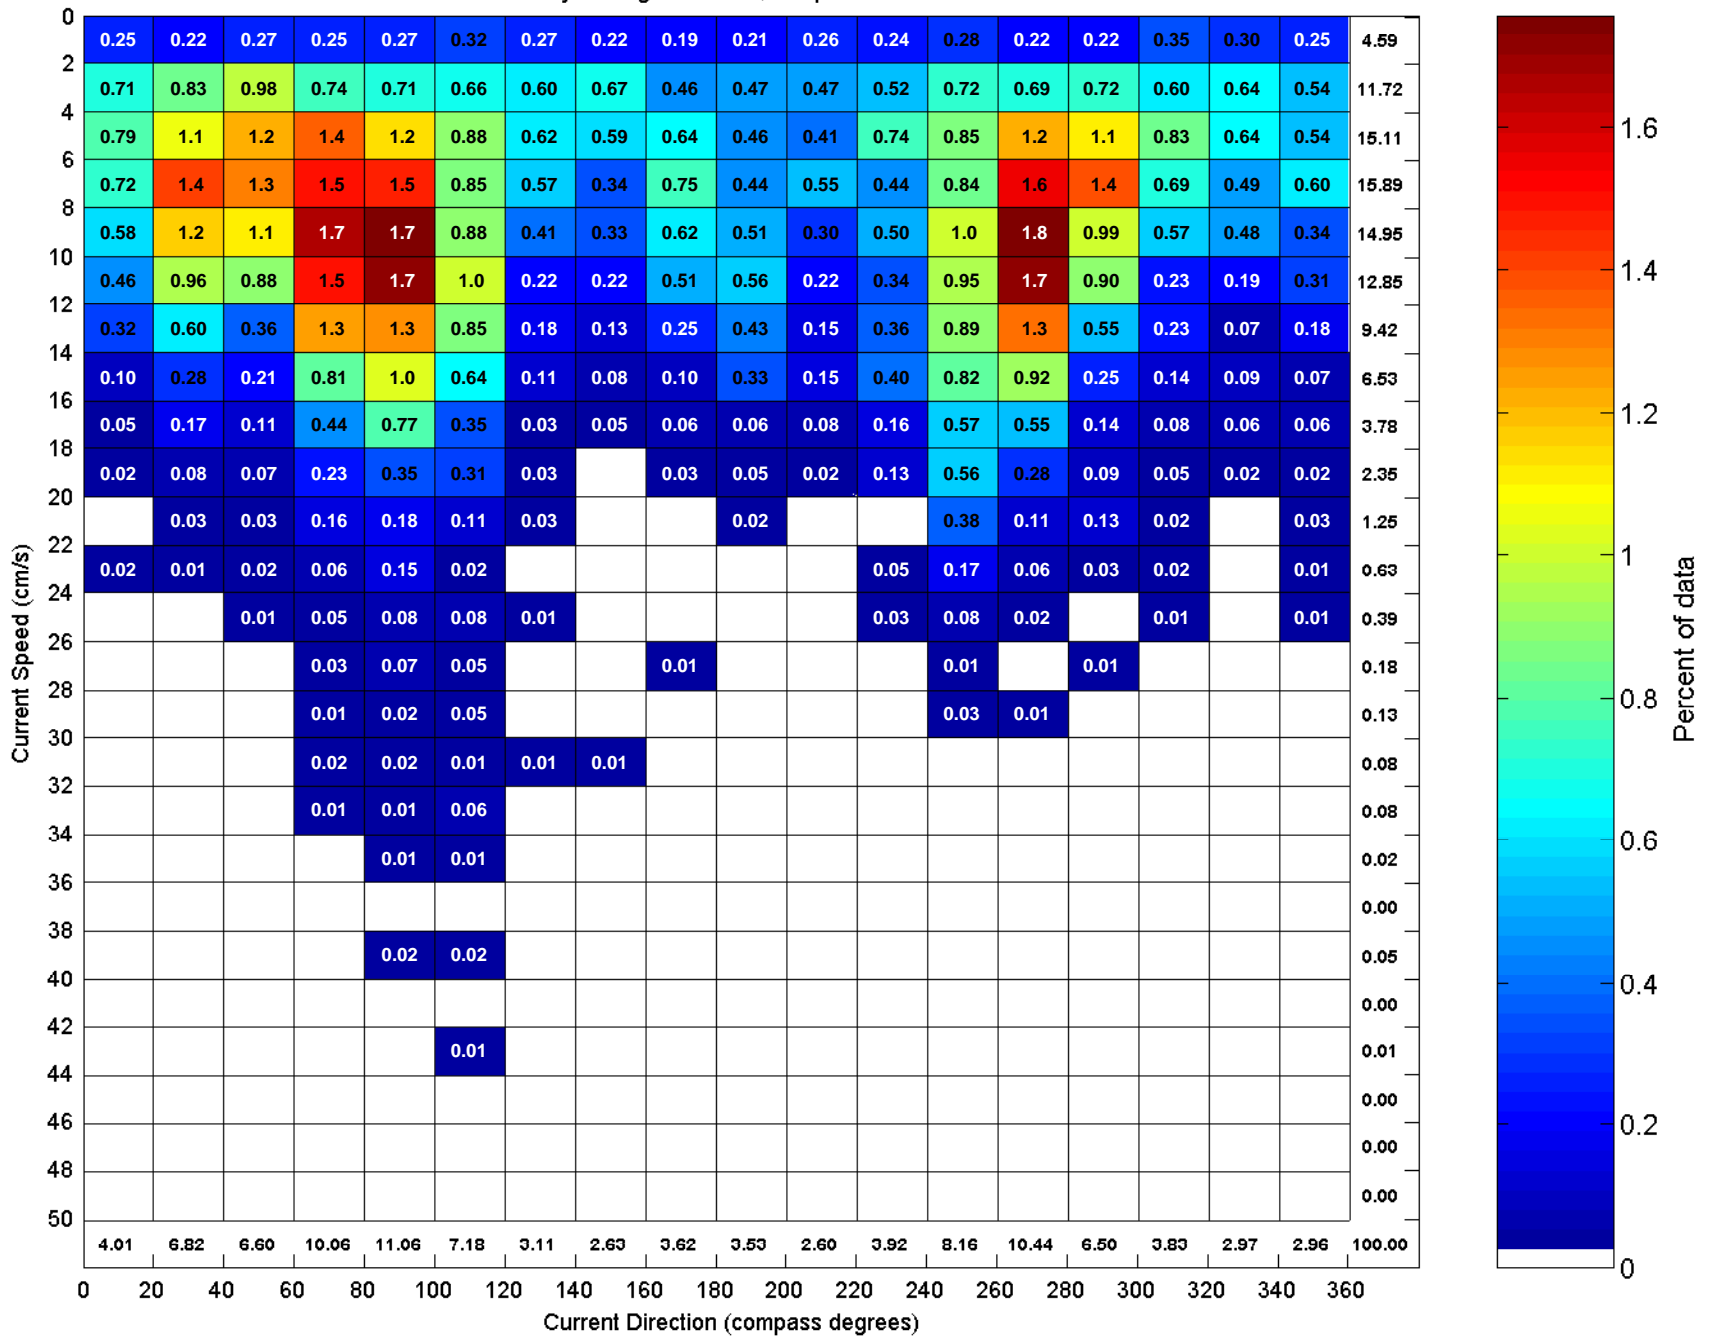

Site A, Sorted Current Speed and Direction
 Hourly Averaged Current, Deepest Bin: 2001

Total Points Sorted = 8778, 100.2% of Possible Observations