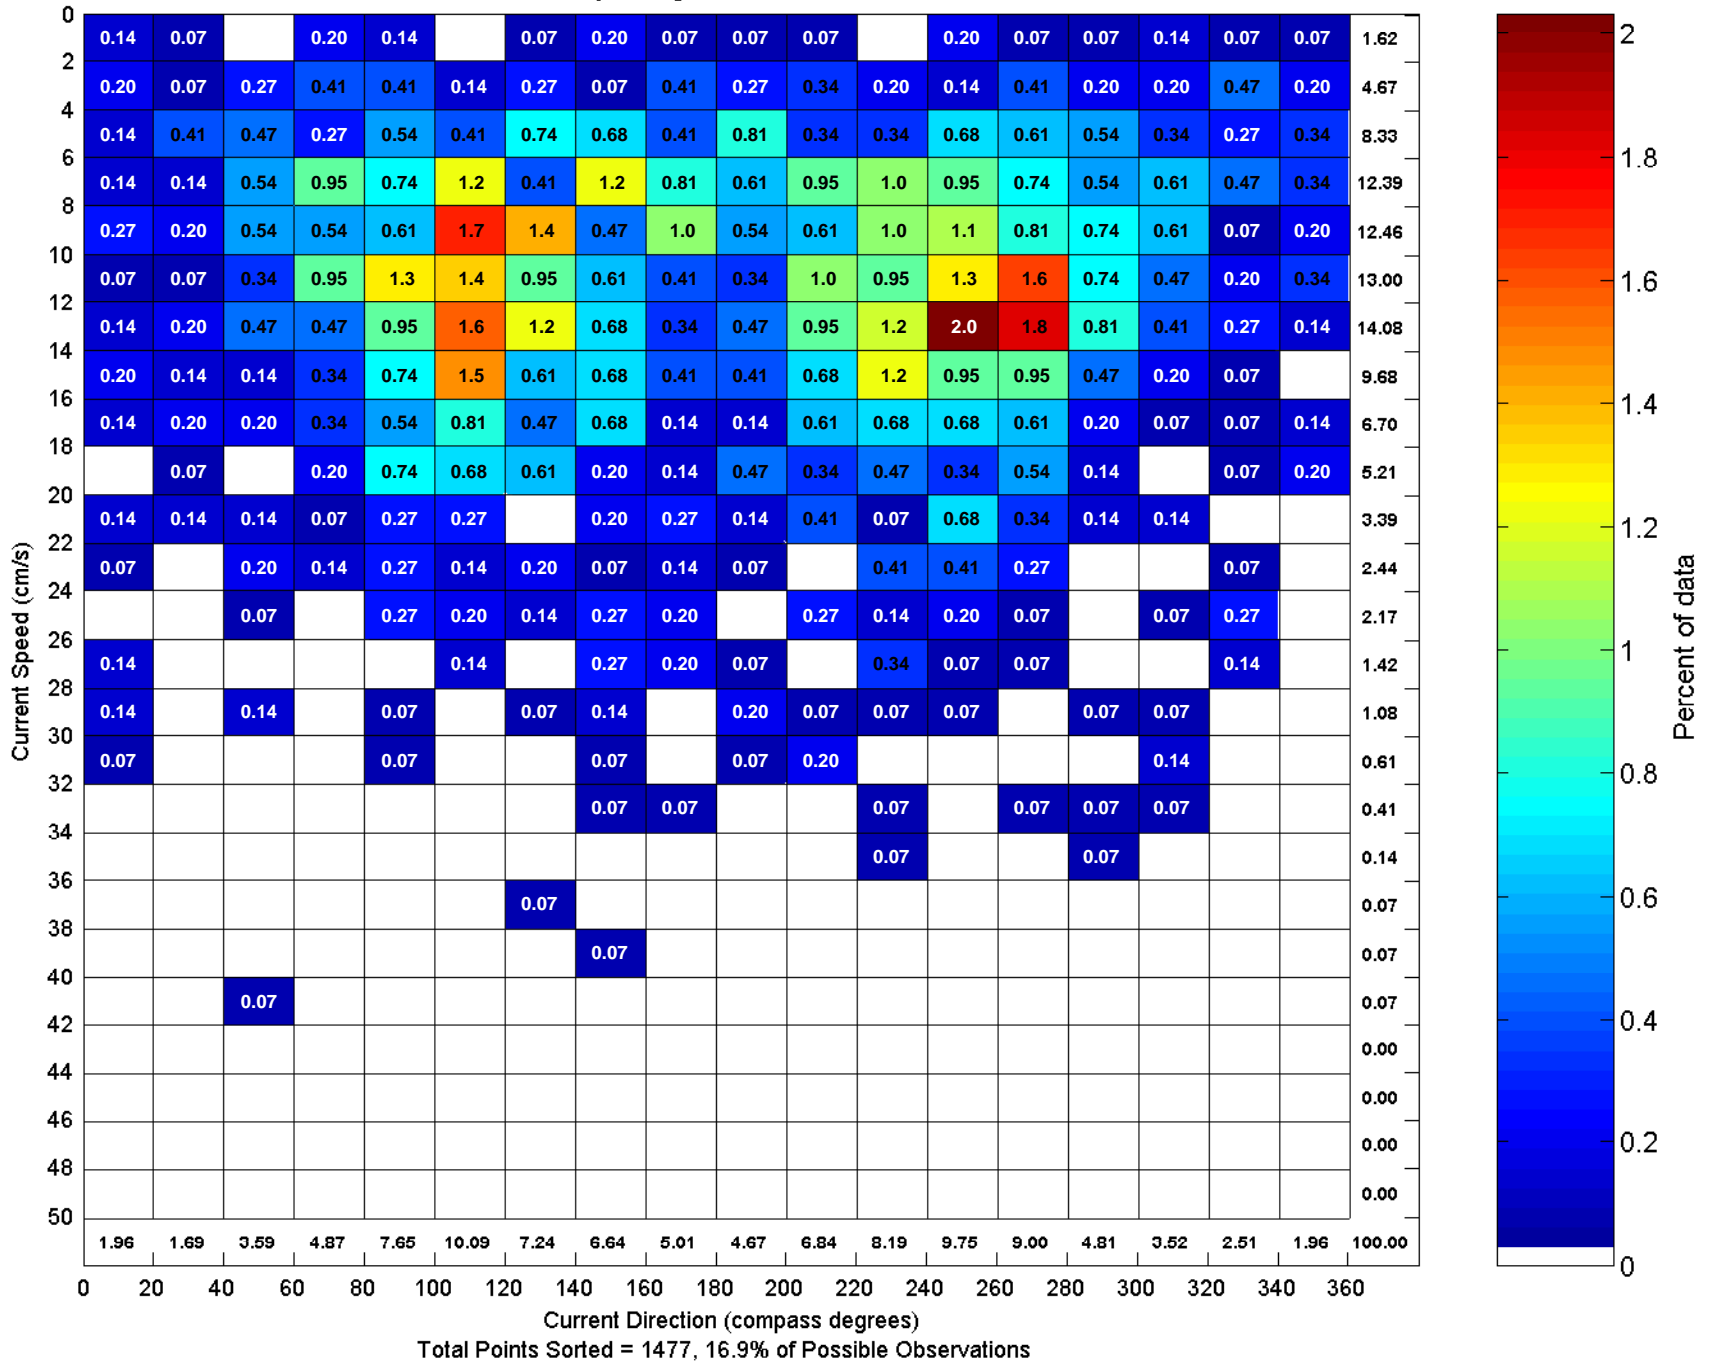

Site A, Sorted Current Speed and Direction
Hourly Averaged Current, 5 mbs: 1995

Total Points Sorted = 1477, 16.9% of Possible Observations