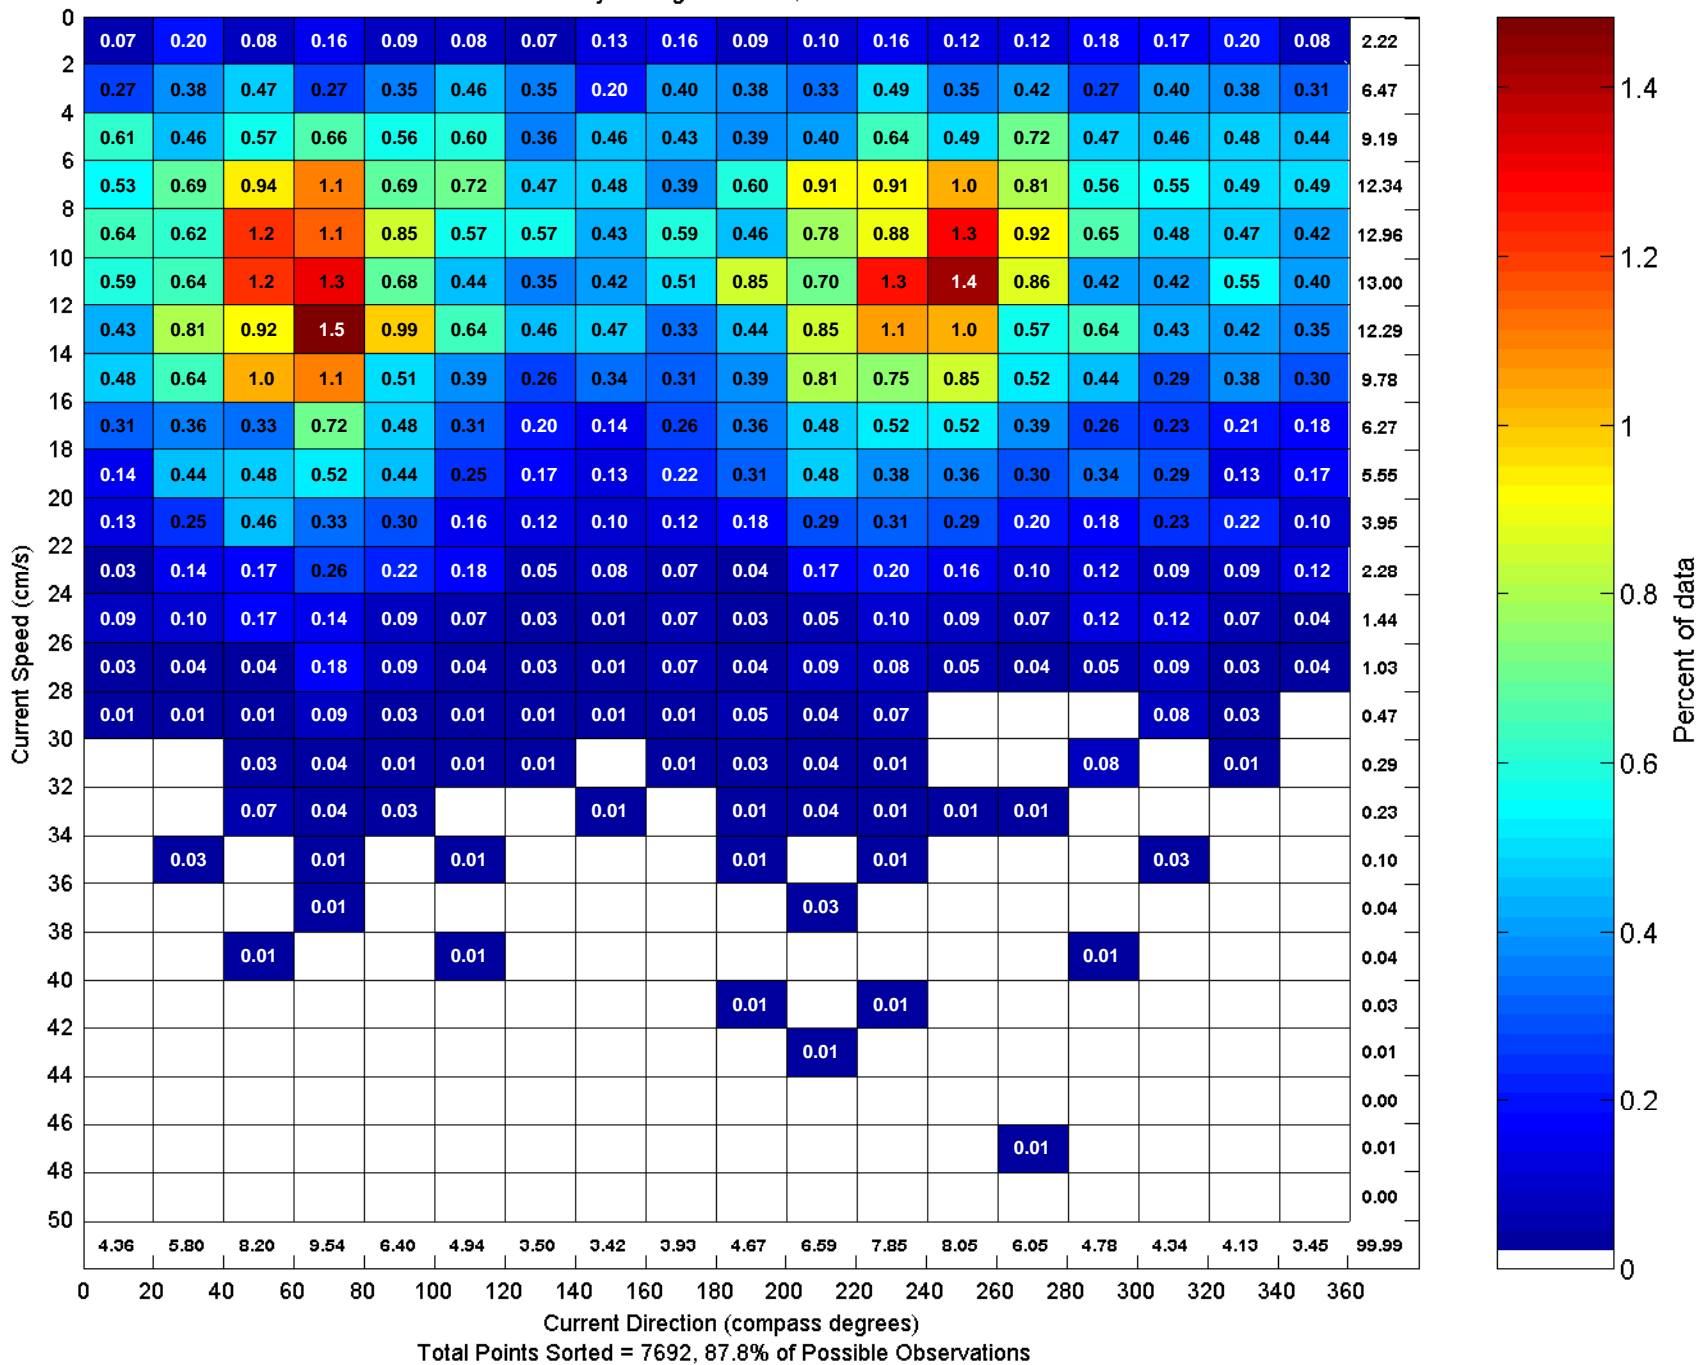

Site A, Sorted Current Speed and Direction  
Hourly Averaged Current, 5 mbs: 1997

Total Points Sorted = 7692, 87.8% of Possible Observations