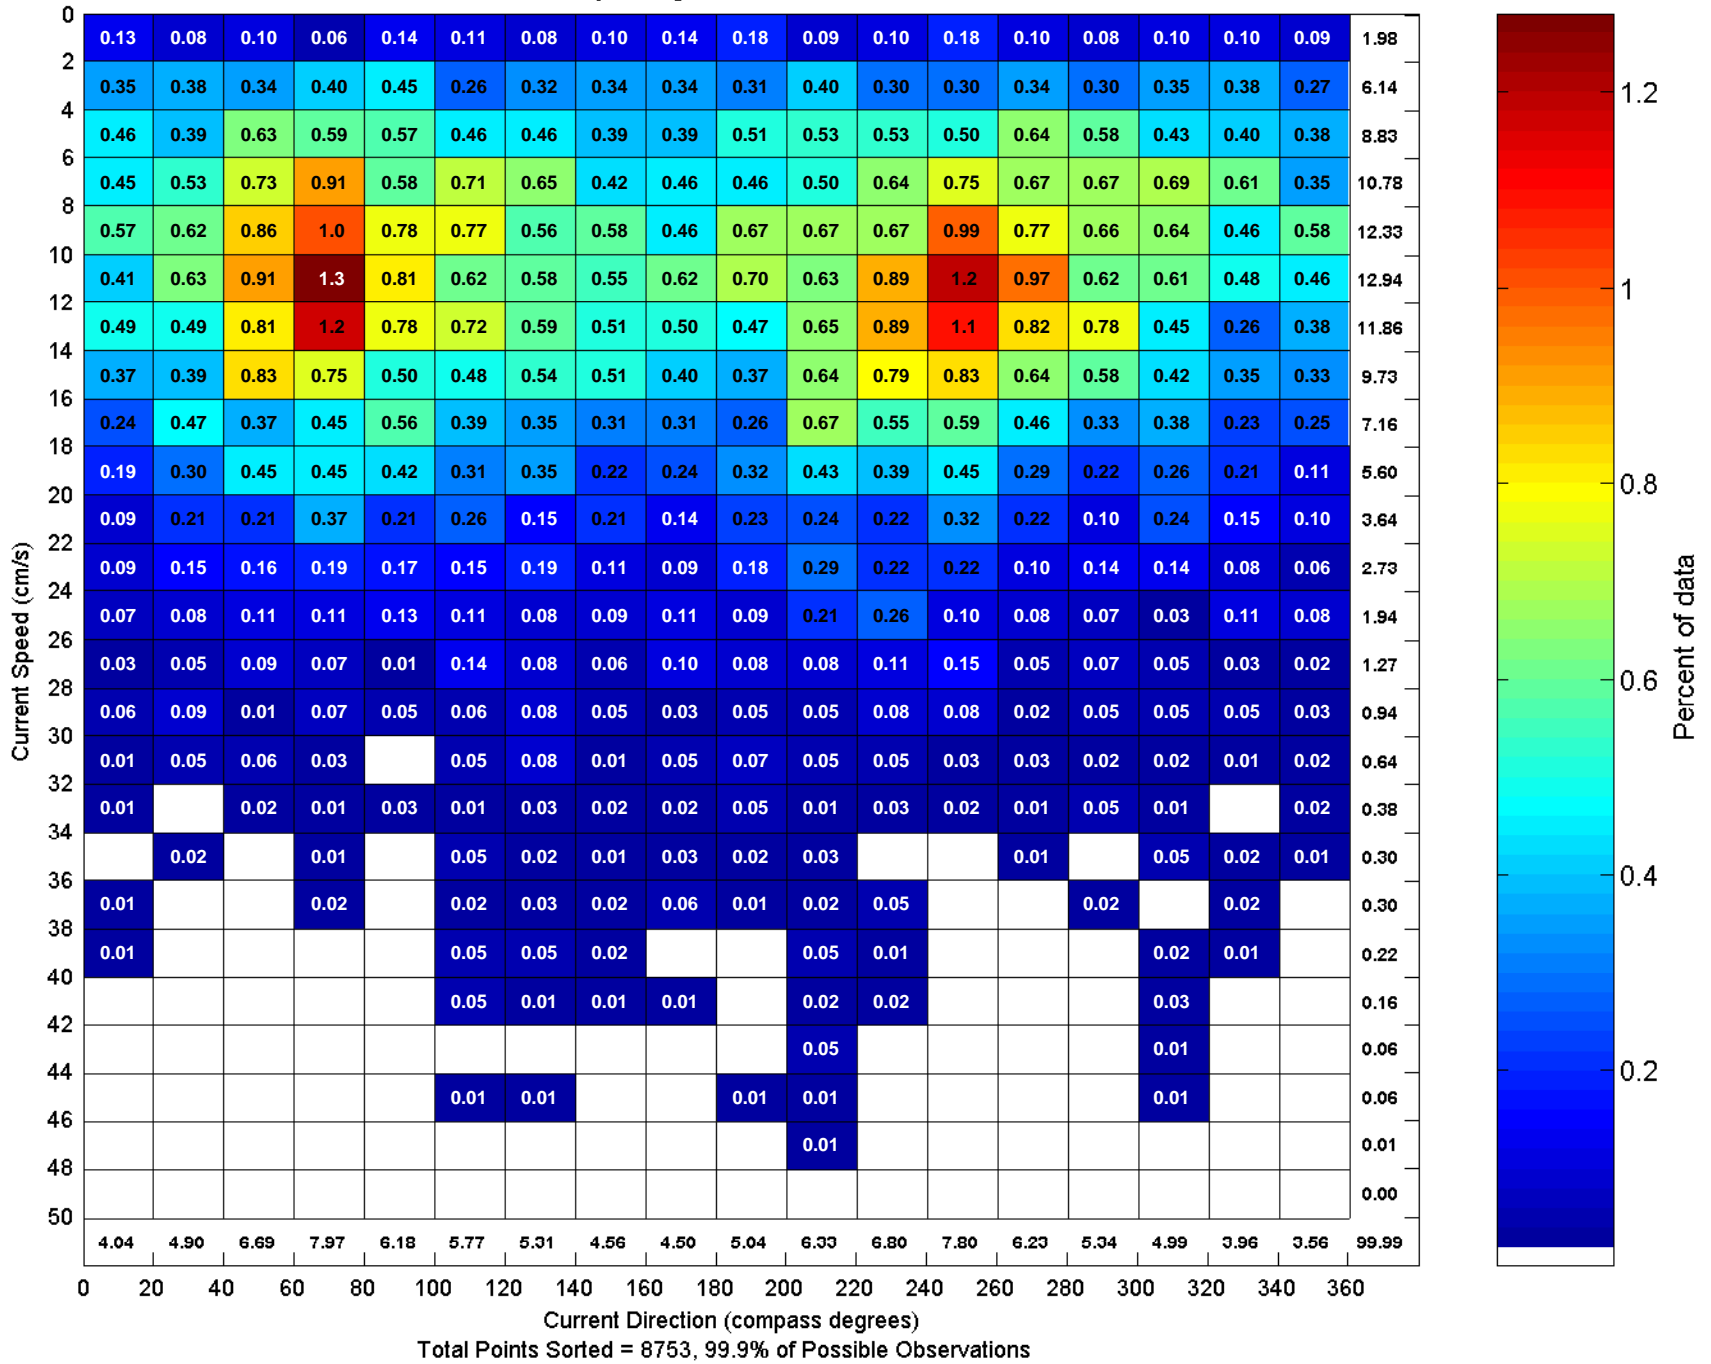

Site A, Sorted Current Speed and Direction
Hourly Averaged Current, 5 mbs: 1998

Total Points Sorted = 8753, 99.9% of Possible Observations