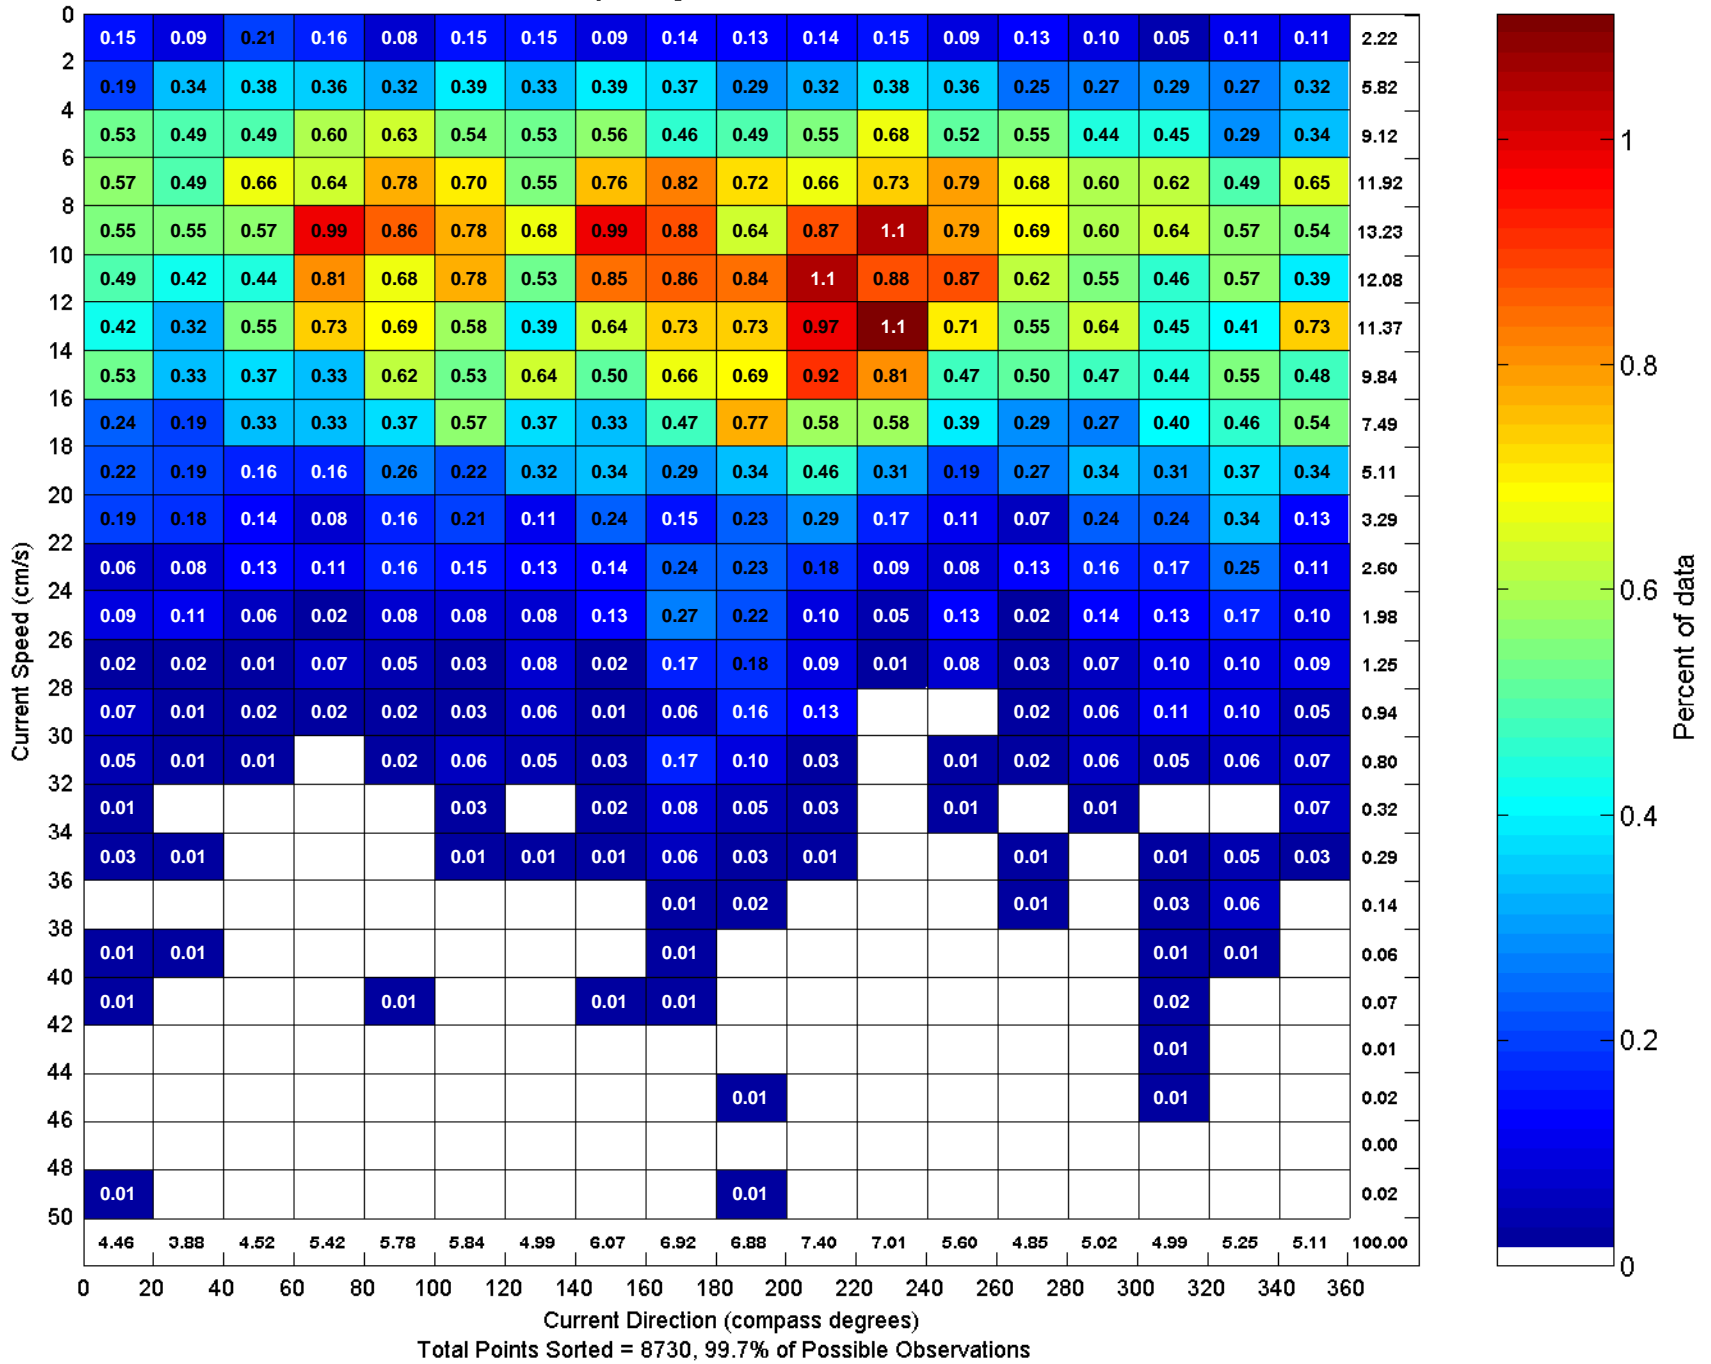

Site A, Sorted Current Speed and Direction  
Hourly Averaged Current, 5 mbs: 2001

Total Points Sorted = 8730, 99.7% of Possible Observations