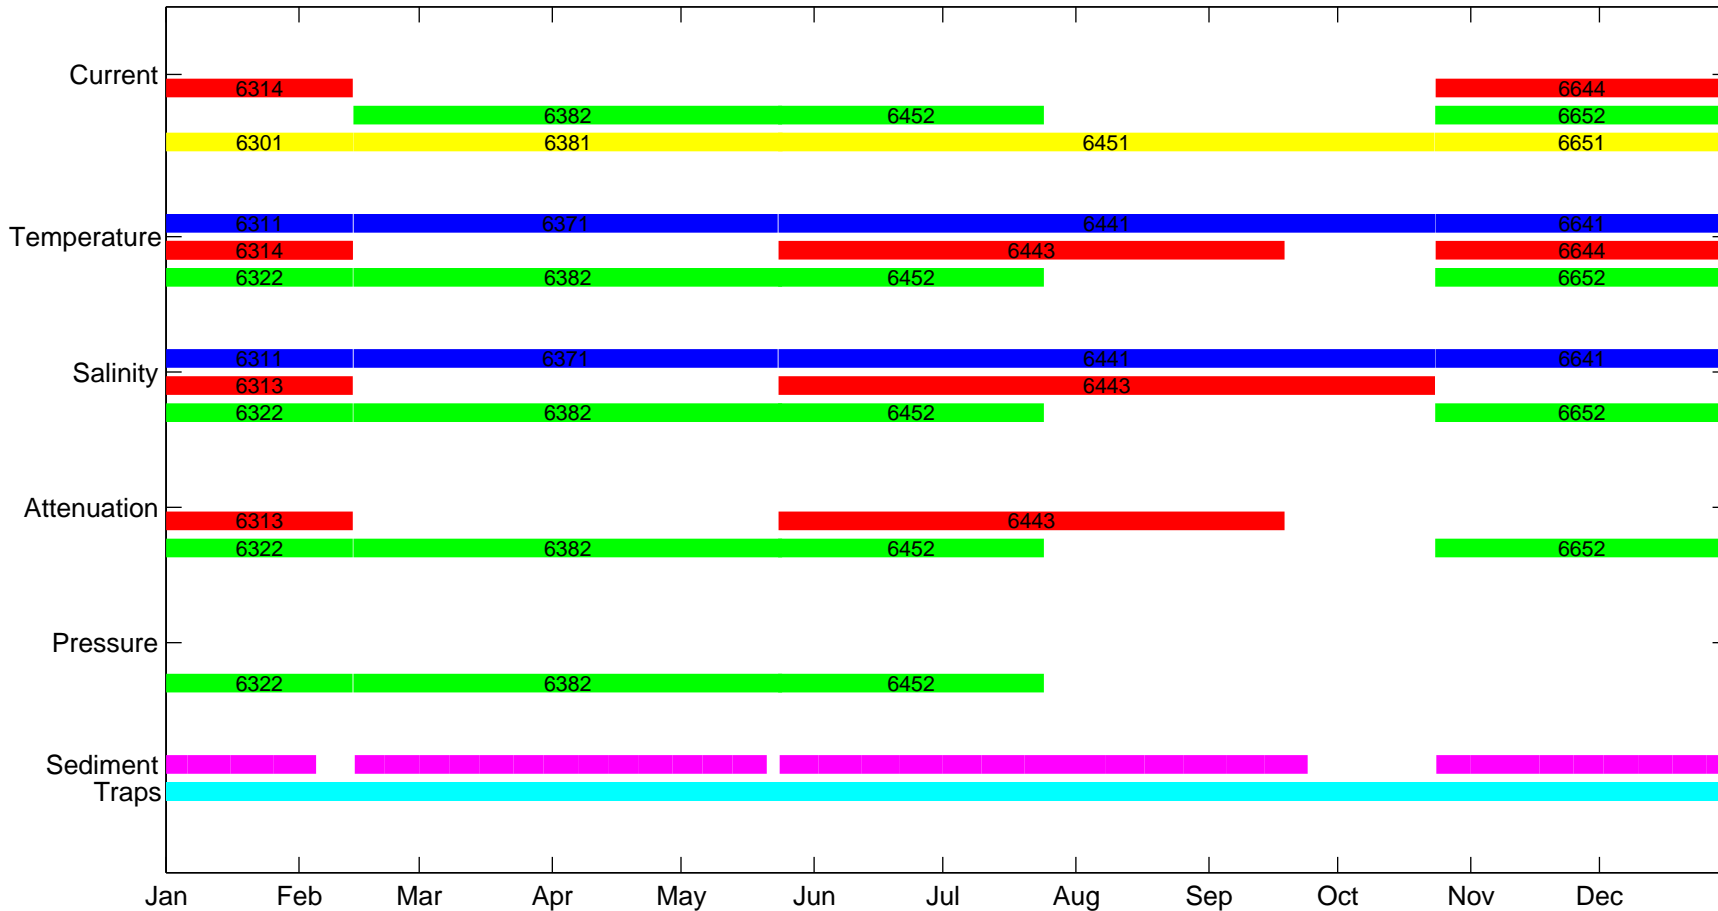

Site A Data Coverage, 2001

- █ = 5 meters deep
- █ = 10 meters above bottom
- █ = 1 meter above the bottom
- █ = ADCP measurement
- █ = Honjo Trap measurement
- █ = Tube Trap measurement