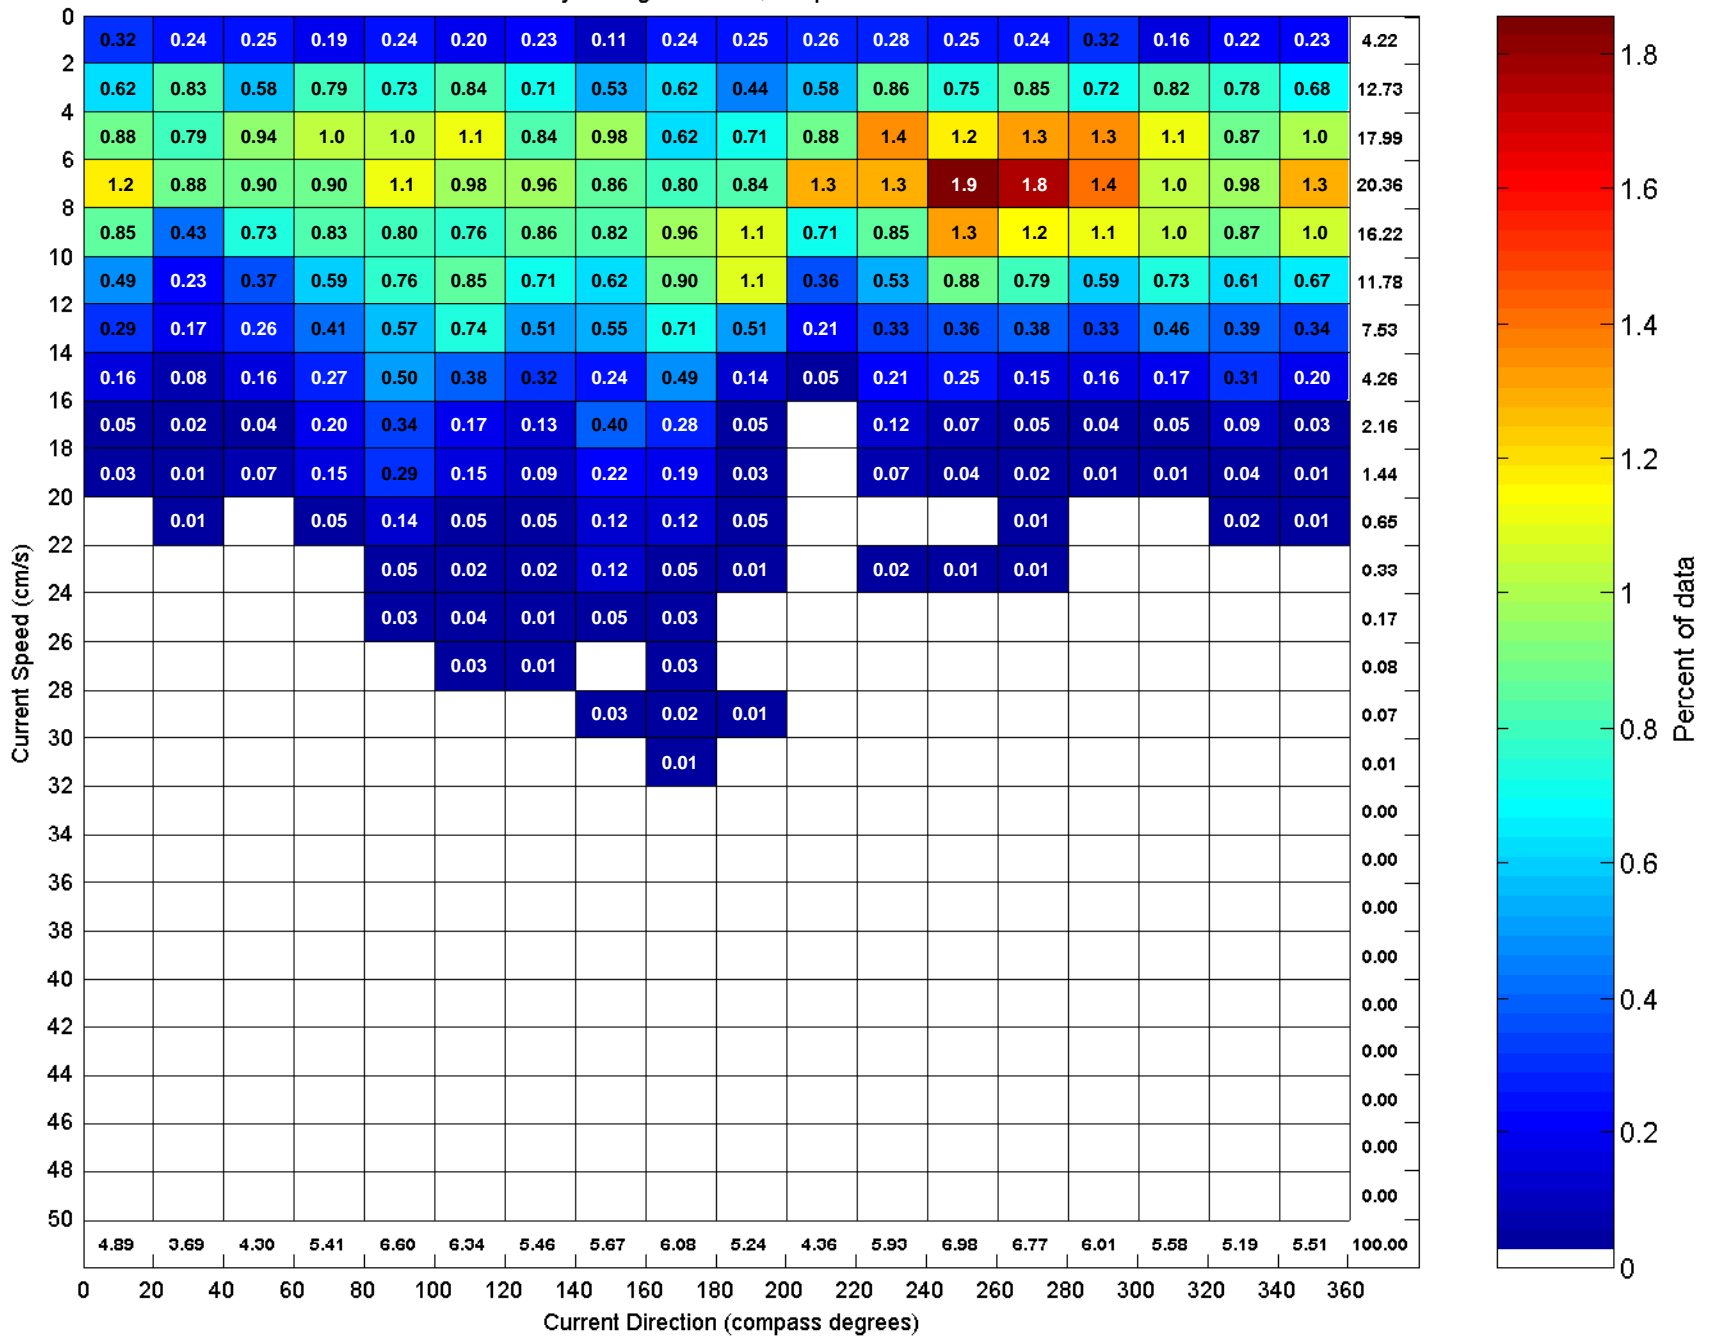

Site B, Sorted Current Speed and Direction  
 Hourly Averaged Current, Deepest Bin: 2001

Total Points Sorted = 9161, 104.6% of Possible Observations