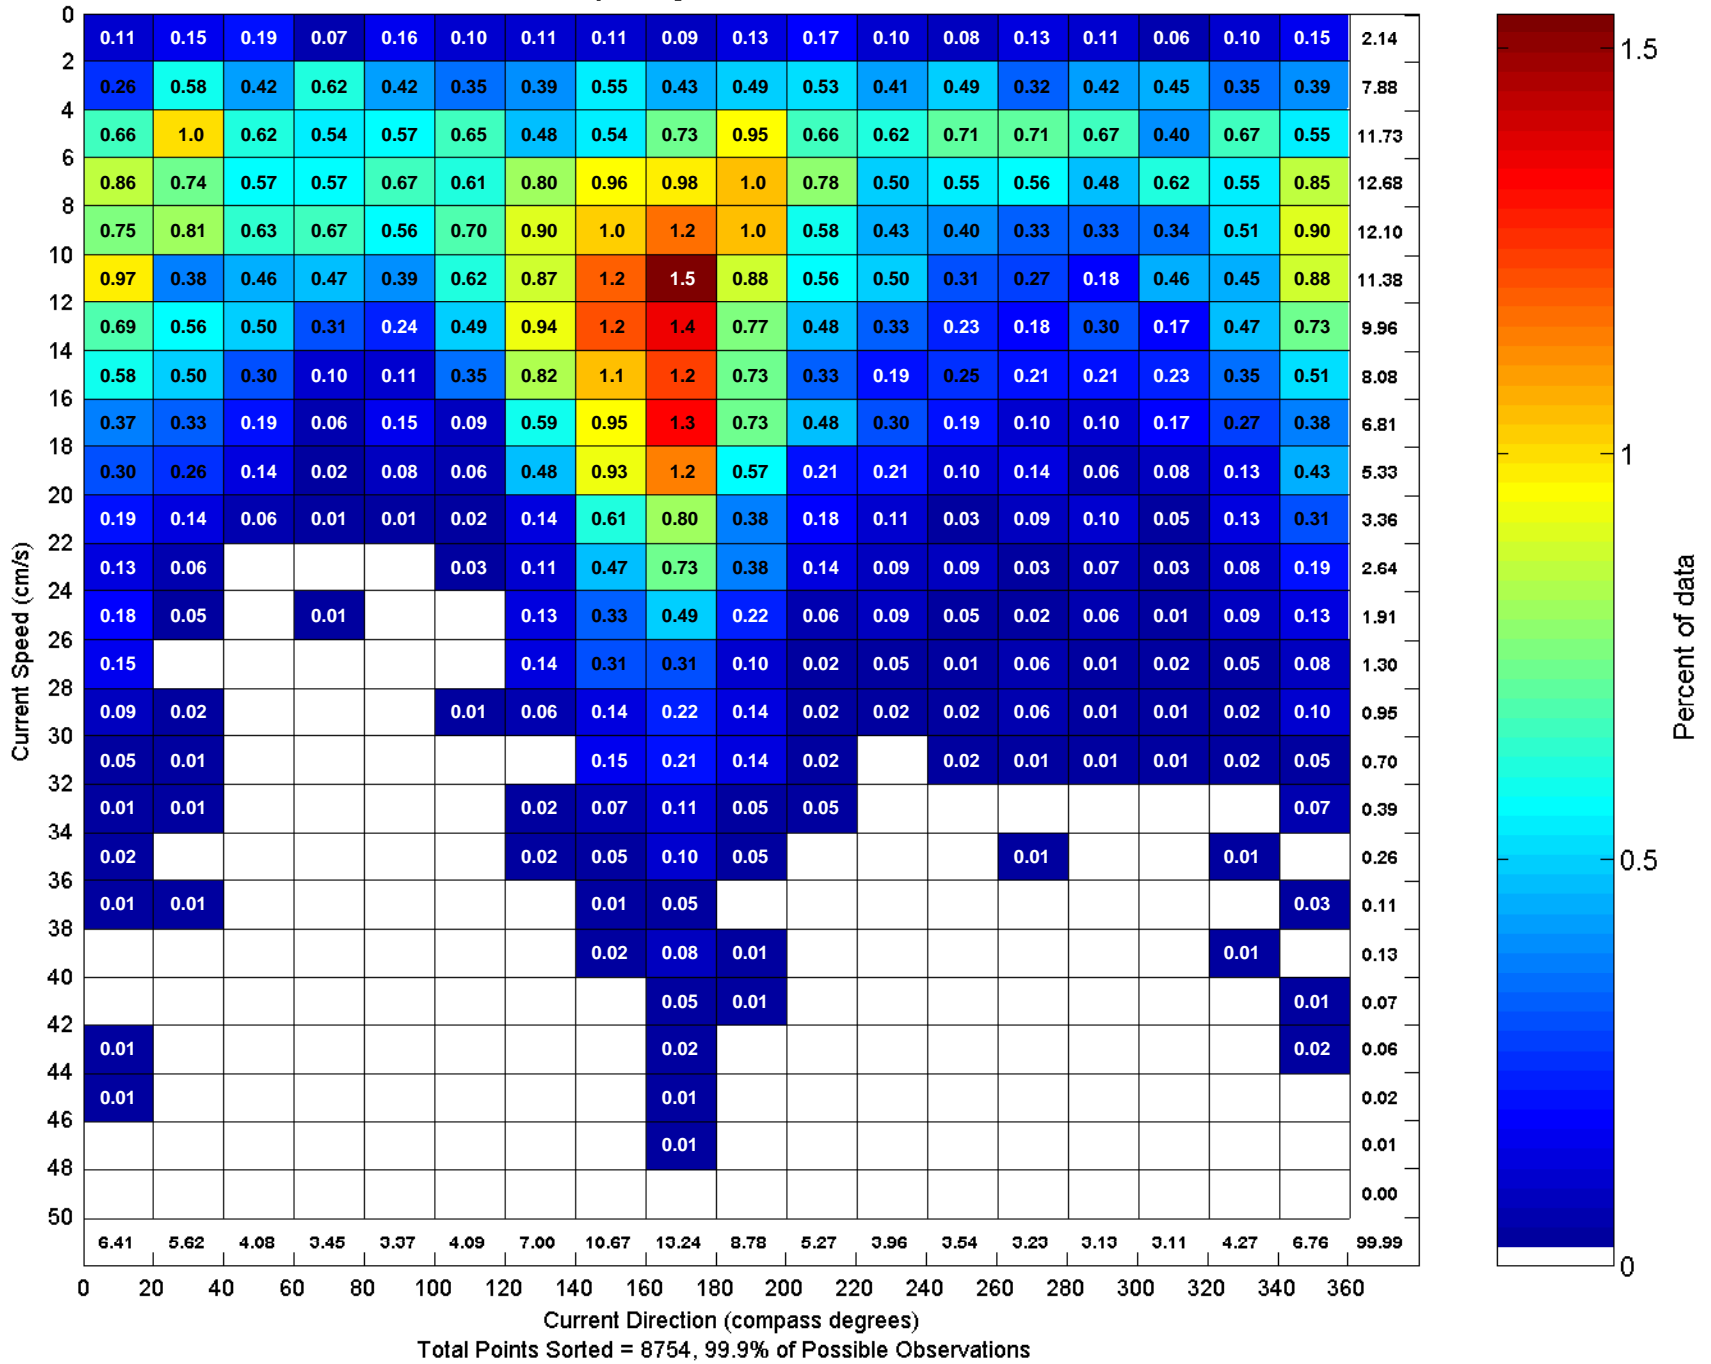

Site B, Sorted Current Speed and Direction  
Hourly Averaged Current, 5 mbs: 1998

Total Points Sorted = 8754, 99.9% of Possible Observations